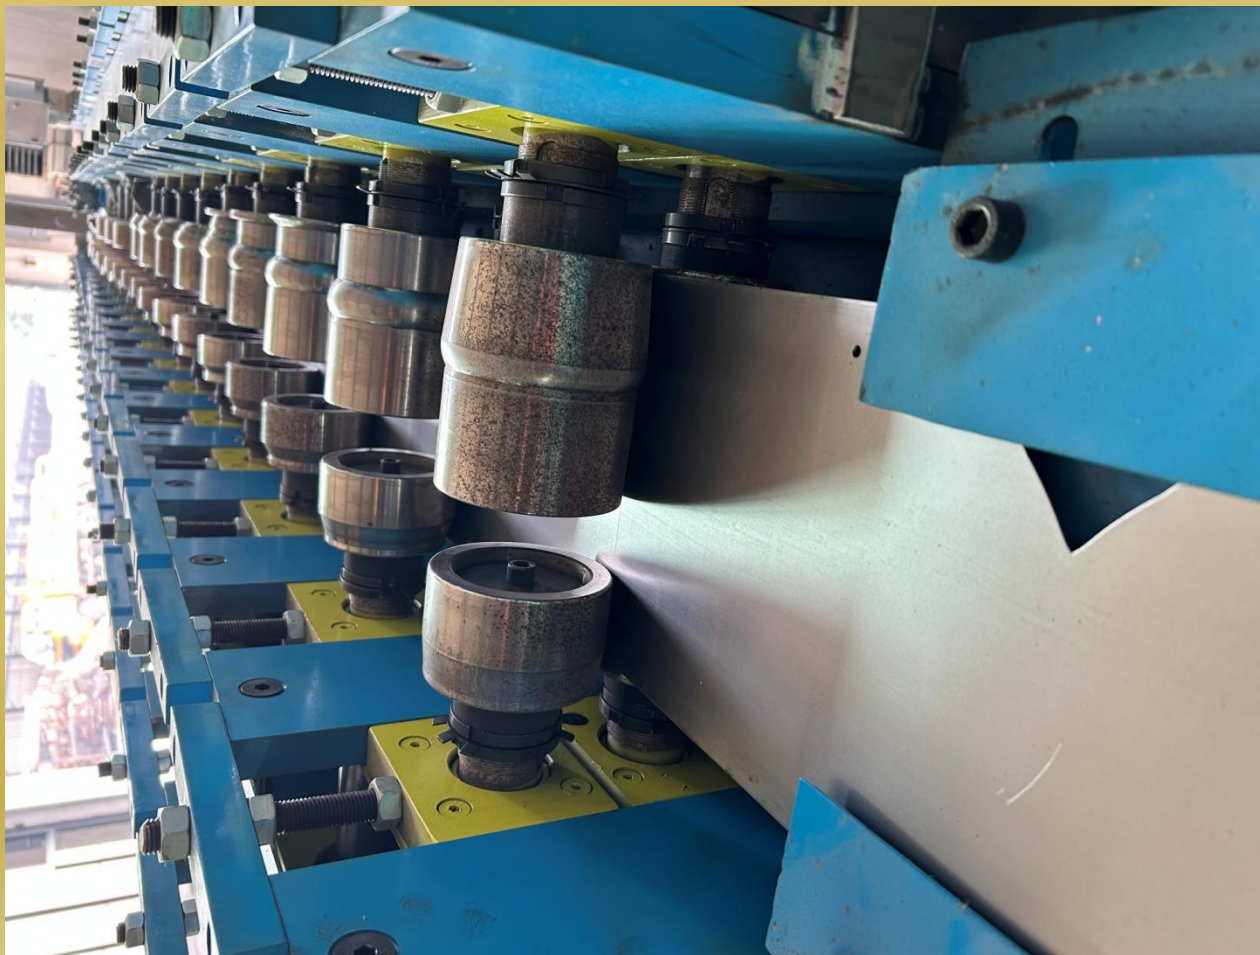

Fire Hose Reel Cabinet Machine

Superda roll forming machine for enclosure production.

<https://www.superdamc.com>

Fire Hose Reel Cabinet Manufacturer

PLC Control System Touch Screen

Bending Steel Enclosure

Roll Forming for Cabinet Profile

Fire Hose Reel Cabinet Box Punch

Supeda Machine for fire hose reel cabinet, fire extinguisher cabinet.
sales@superdamachine.com